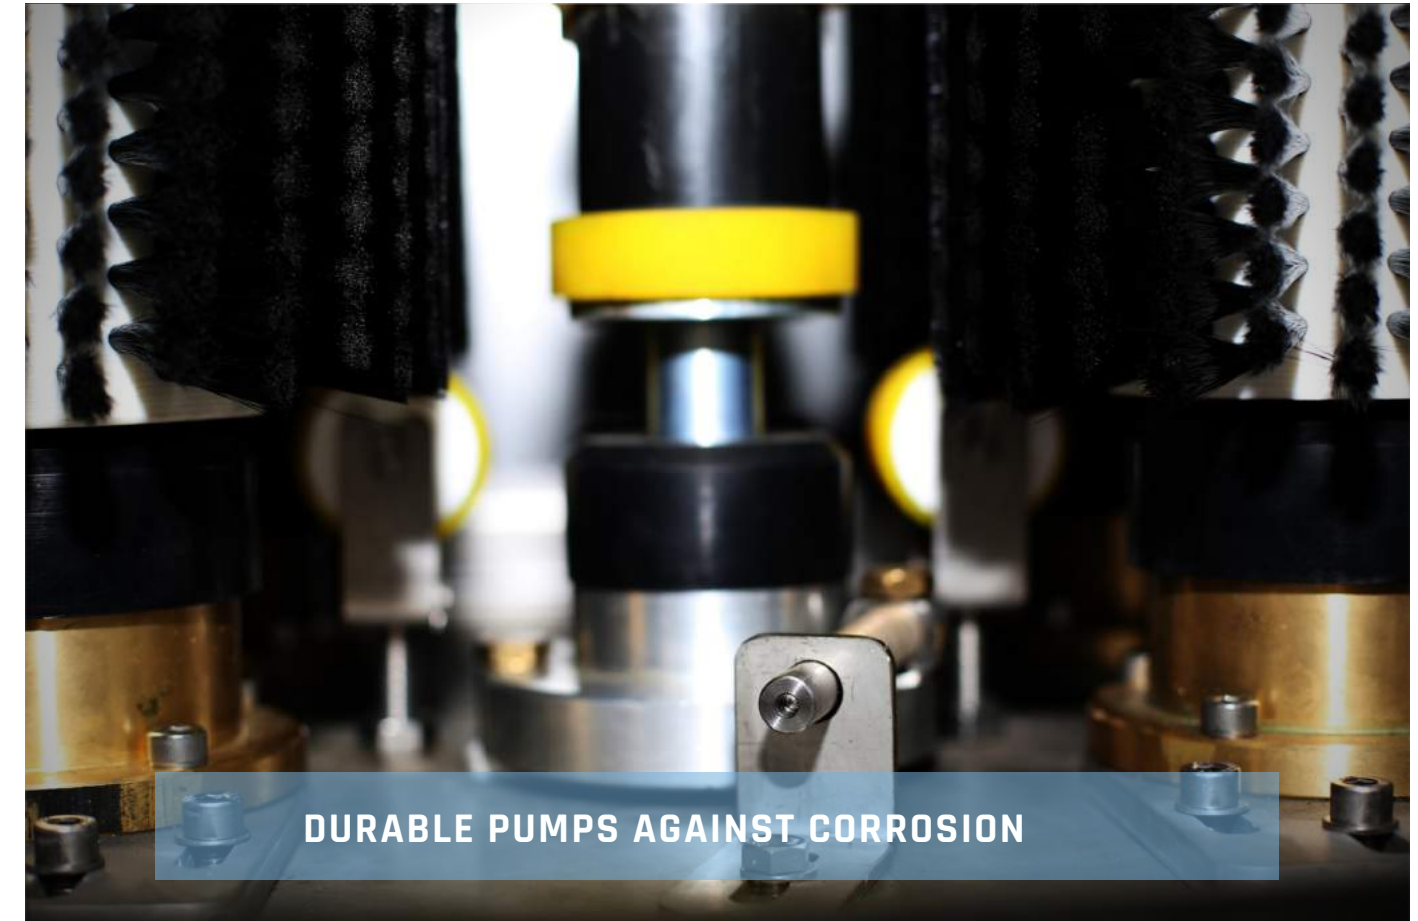

SPECIAL MOVEMENT SYSTEM

WATER-CONTACTED PARTS ARE MADE UP OF COATED MATERIAL

All parts in contact with water are made from stainless steel / coated material against corrosion.

Thus, it also has special bearings and special washing brushes.

STAINLESS STEEL / COATED MATERIALS AGAINST CORROSION

EVERY BRUSH IS
DRIVEN BY ITS OWN
SEPARATE MOTOR.

SK 500 VERTICAL WASHING MACHINE

LOW-E AND COLORED-COATED GLASS SURFACE

Three (3) set of glass washing brushes ,which leave no scratches on Low-e and colored-coated glass surfaces

NOZZLE SYSTEM

Nozzle system which can spray water in wide openings

**TWO SEPARATED
STAINLESS STEEL WATER
TANK WITH A 520 LT.
CAPACITY IN TOTAL**

PERFECT SEPARATION BETWEEN WASHING SECTIONS

DURABLE PUMPS AGAINST CORROSION